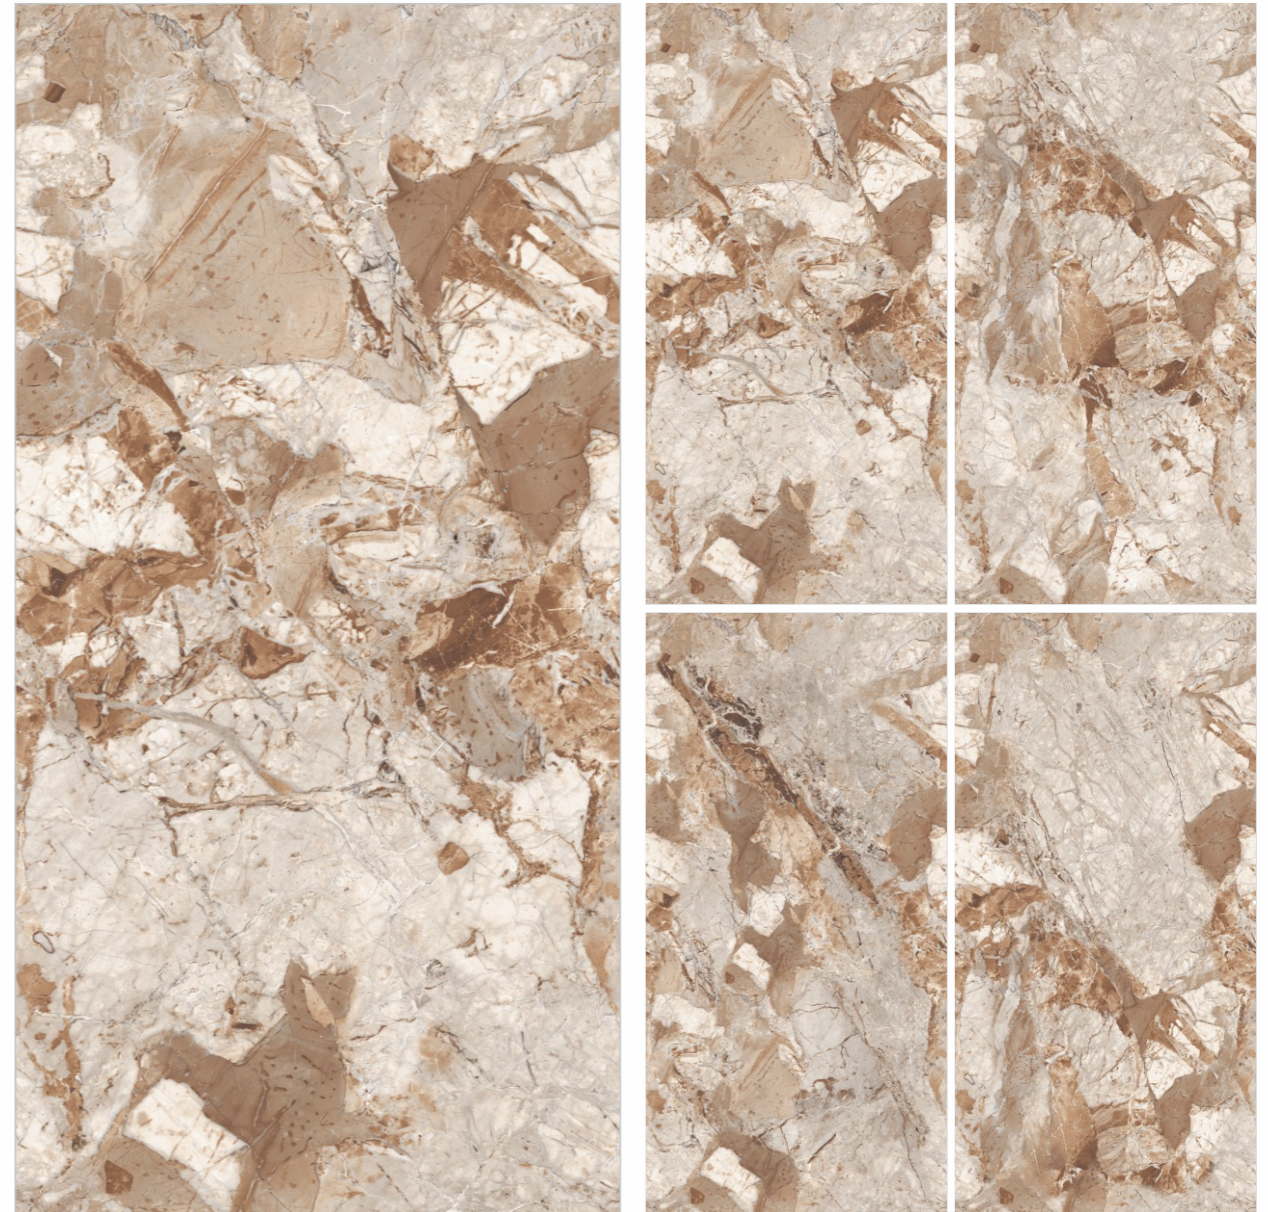

Breccia Fantastico

Size
600X1200mm

Random
04 randoms