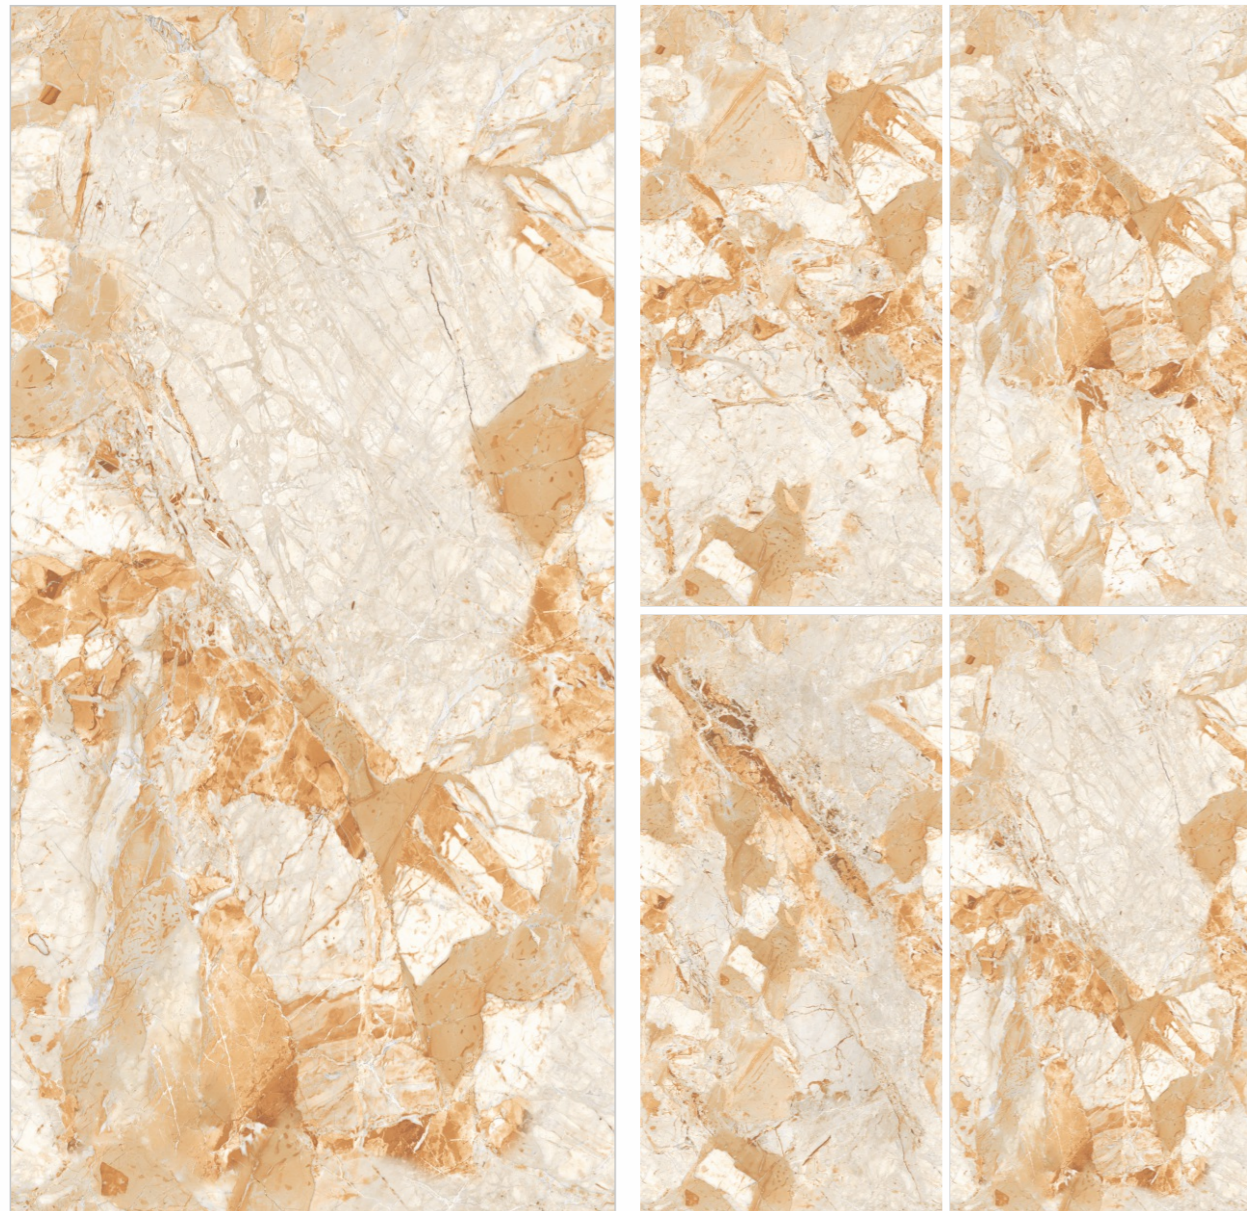

Size
600X1200mm

Random
04 randoms

Delta Beige

Size
600X1200mm

Random
03 randoms

Applications

Applicable
on floor

Applicable
on wall