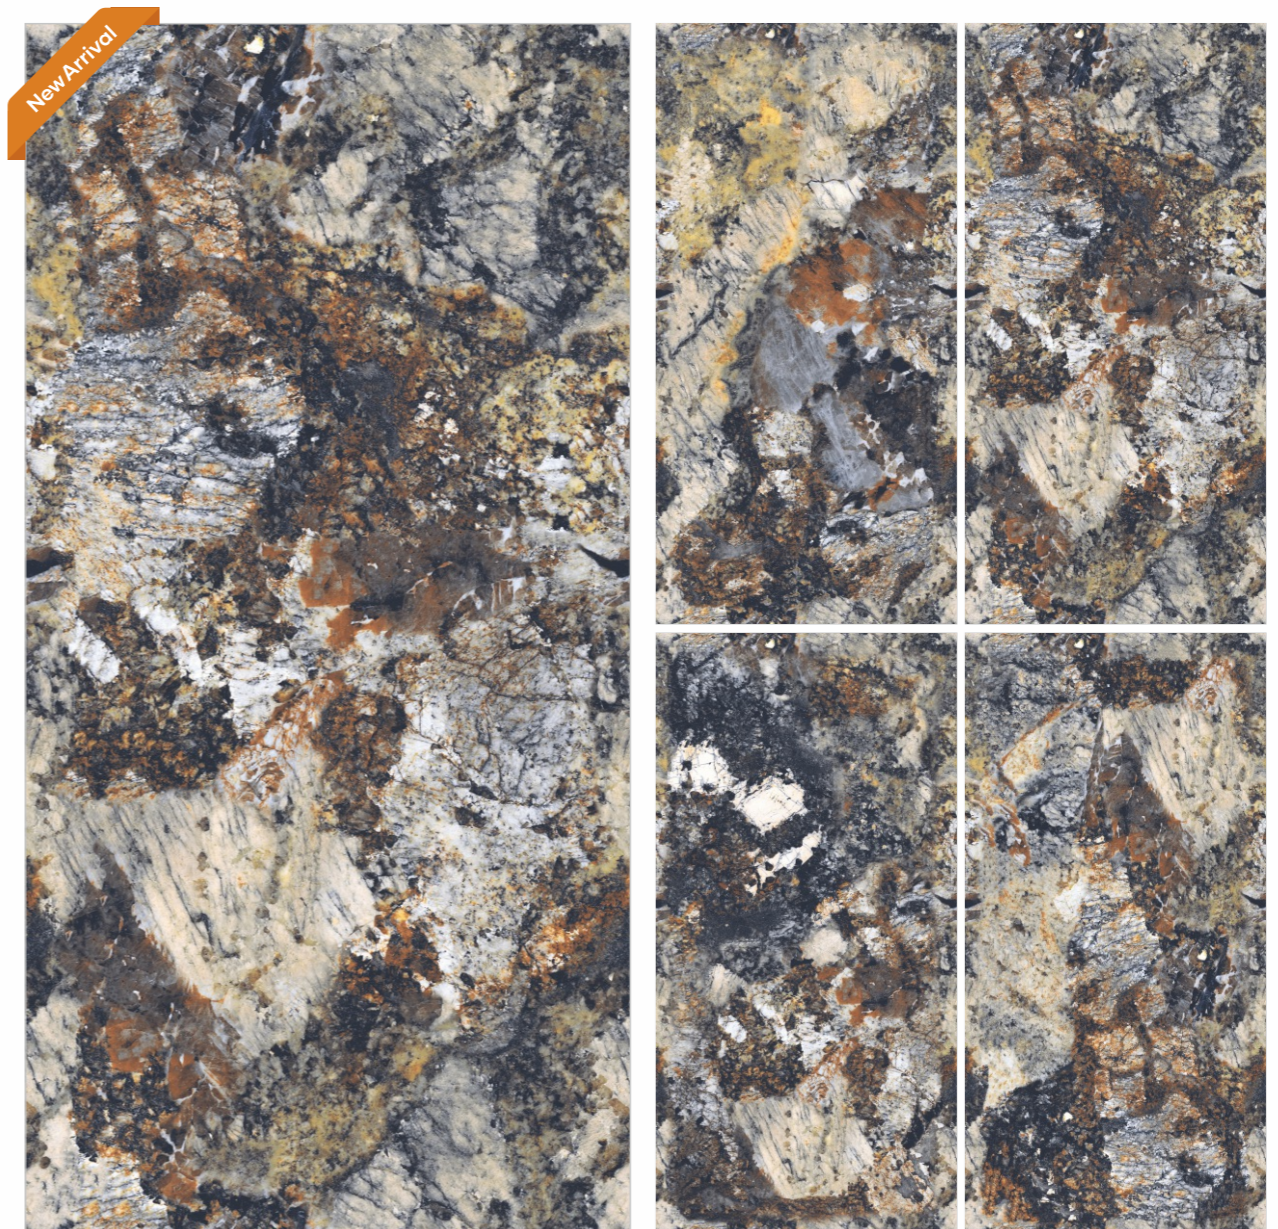

Random
03 randoms

Applications

Infinity Creta Dove

Size
600X1200mm

Random
03 randoms

Infinity Quatz Multy

Size
600X1200mm

Random
04 randoms