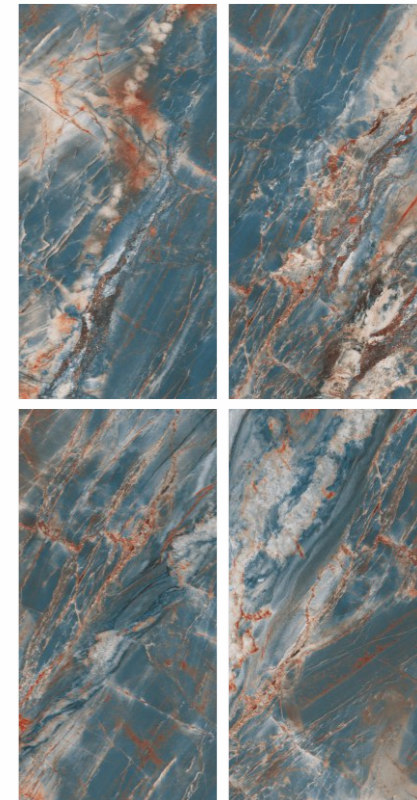

Size
600X1200mm

Random
04 randoms

Infinity Teal

Size
600X1200mm

Random
04 randoms

Applications

Applicable
on floor

Applicable
on wall