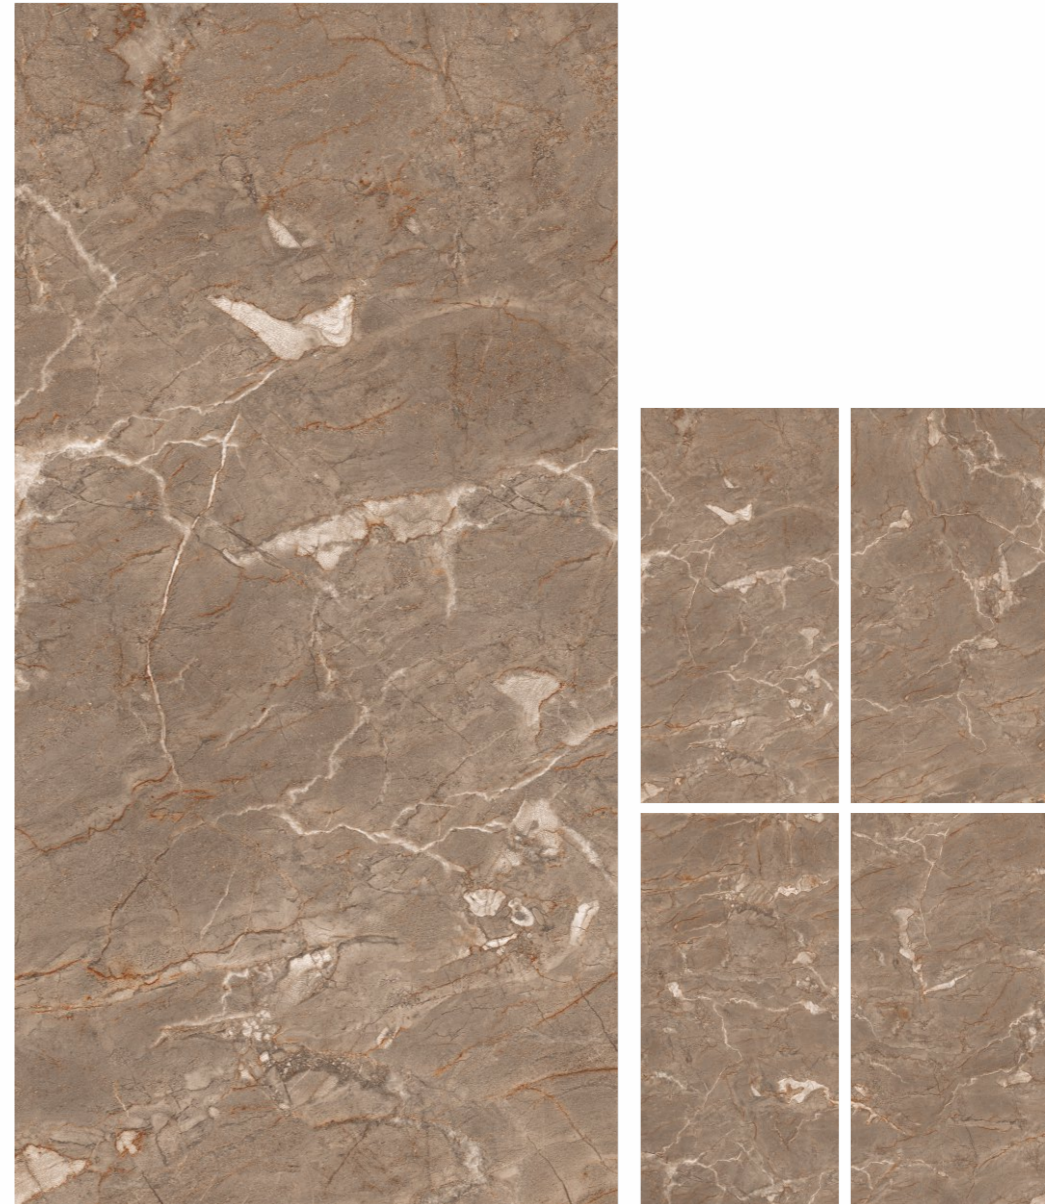

Applicable
on wall

Preview
Traventine Grey

Traventine Natural

Size
600X1200mm

Random
03 randoms

Turkish Brown

Size
600X1200mm

Random
04 randoms