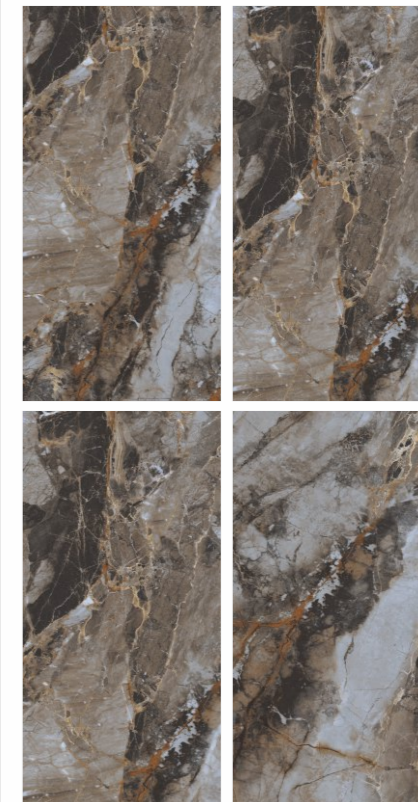

Rocker COLLECTION

Turkish Mocha

Size
600X1200mm

Random
04 randoms