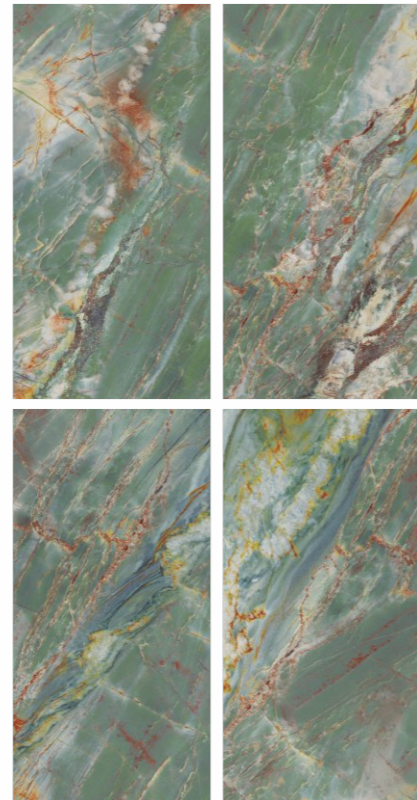

Infinity Olive

Size
600X1200mm

Random
04 randoms