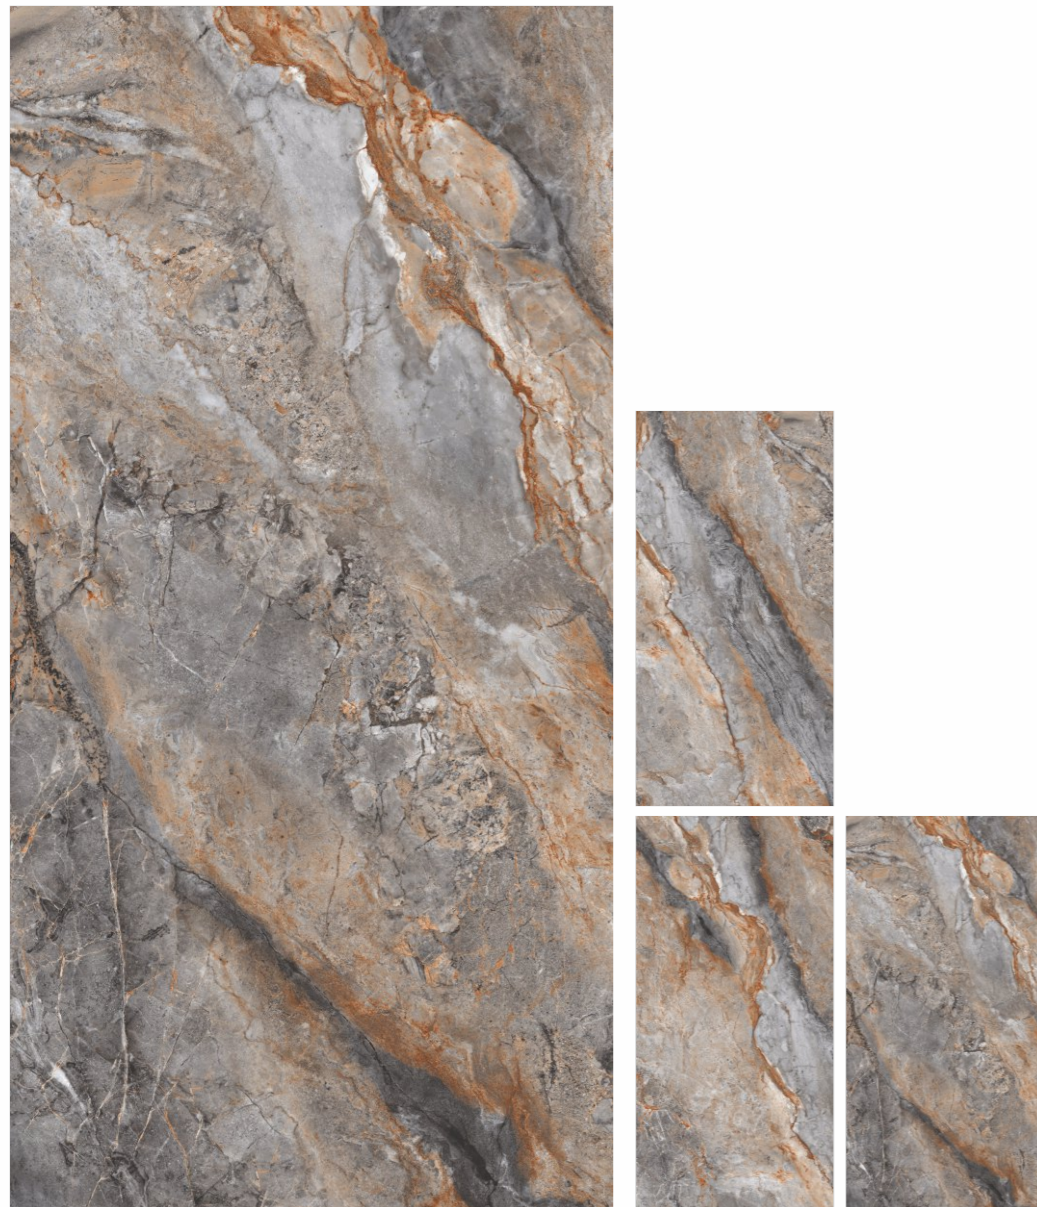

Maalaviya Wine

Size
600X1200mm

Random
03 randoms