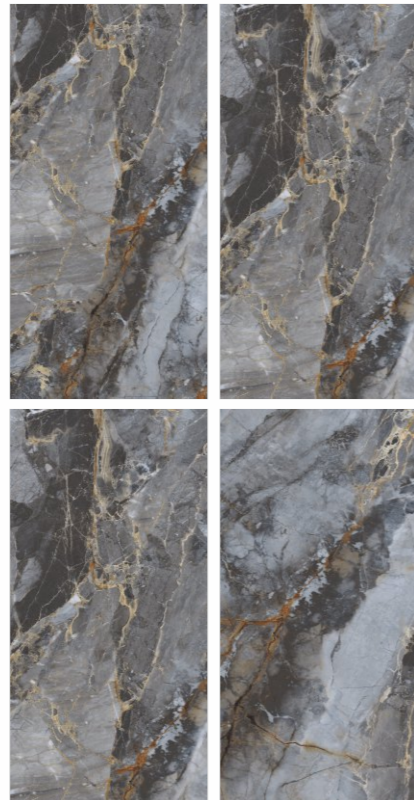

Random
04 randoms

Applications

Preview
Turkish Mocha

Turkish Stone

Size
600X1200mm

Random
04 randoms

Rocker

COLLECTION