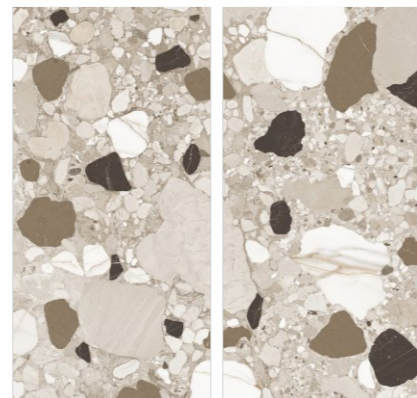

Lrene Natural

Size
600X1200mm

Random
02 randoms