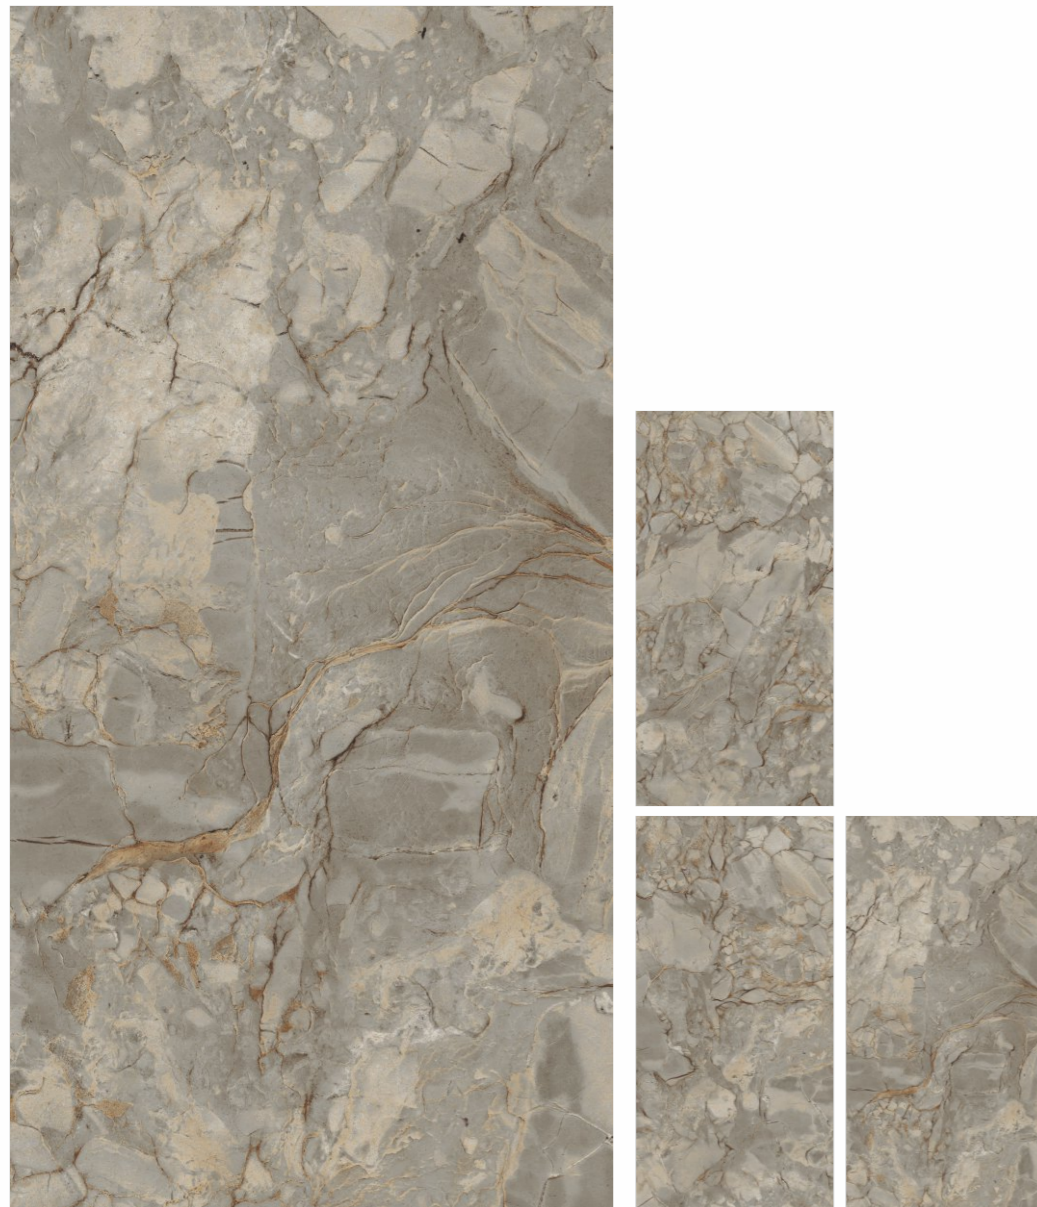

Random
03 randoms

Applications

Applicable
on floor

Applicable
on wall

Preview
Rock Choffer Natural

Rock Stone Grey

Size
600X1200mm

Random
03 randoms