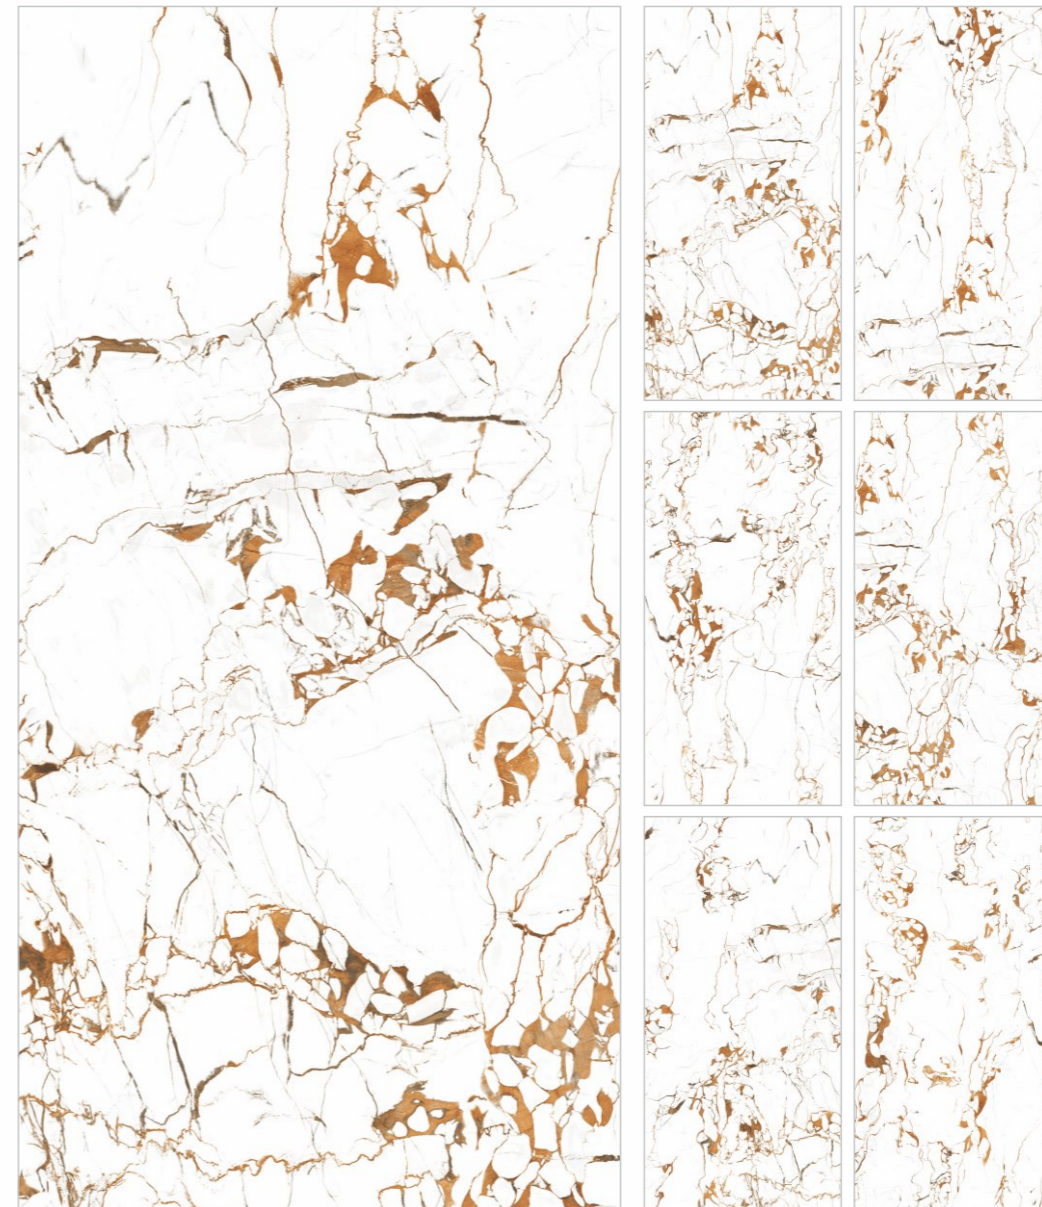

Size
600X1200mm

Random
04 randoms

Statuario Marron

Size
600X1200mm

Random
06 randoms

Applications

Applicable
on floor

Applicable
on wall