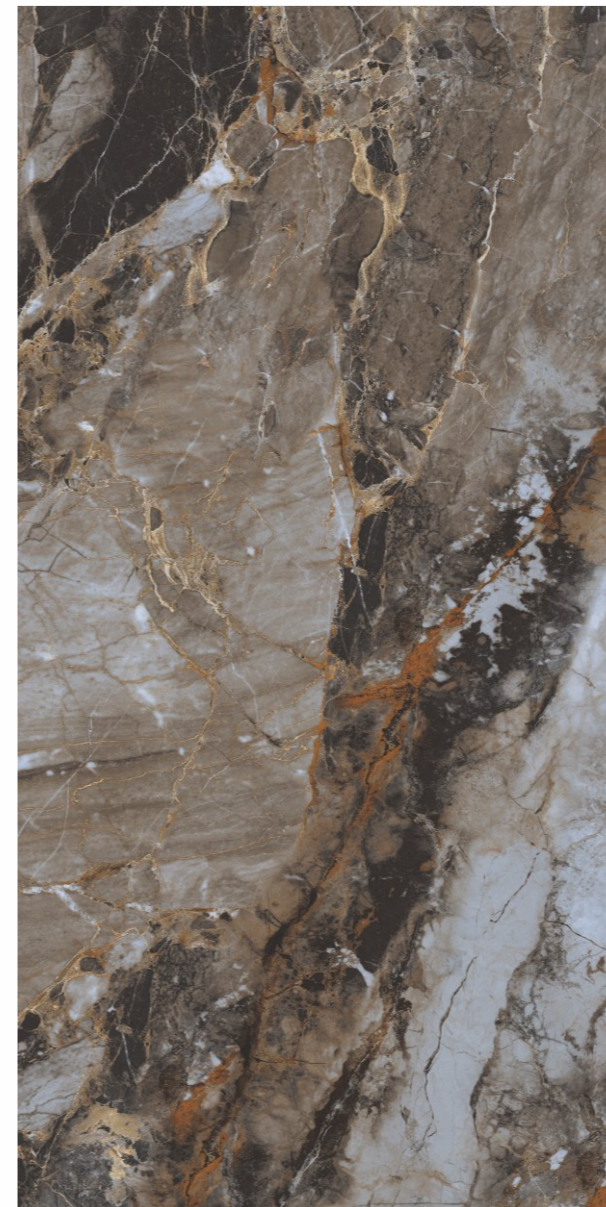

Rocker COLLECTION

Turkish Mocha

Size
600X1200mm

Random
04 randoms