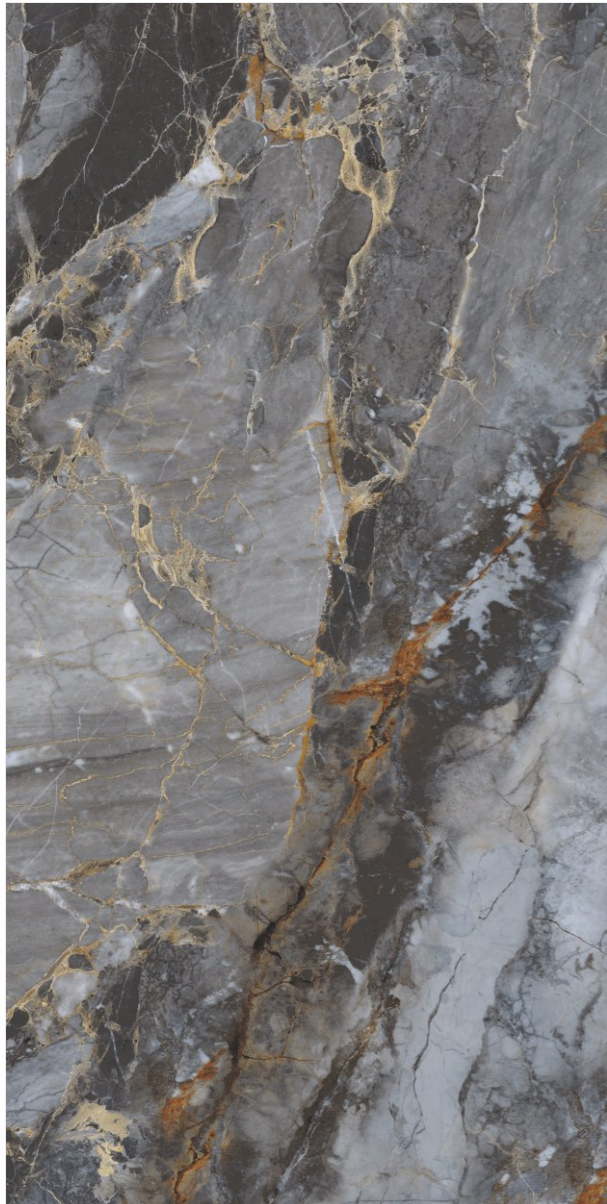

Random
04 randoms

Applications

Preview
Turkish Mocha

Turkish Stone

Size
600X1200mm

Random
04 randoms

Rocker

COLLECTION