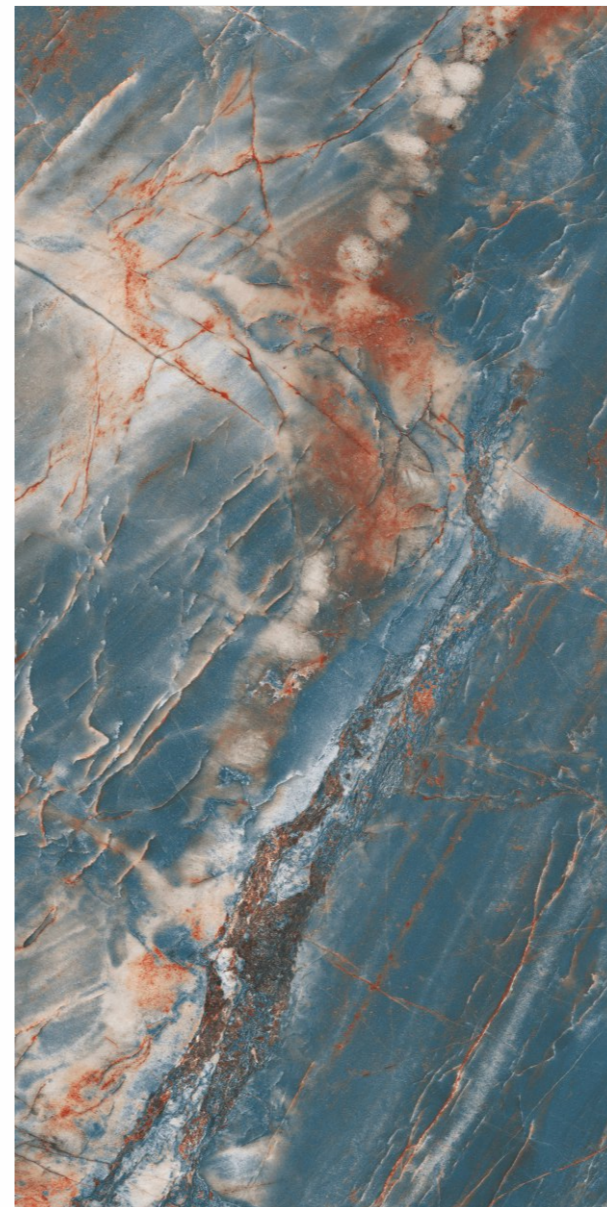

Size
600X1200mm

Random
04 randoms

Infinity Teal

Size
600X1200mm

Random
04 randoms

Applications

Applicable
on floor

Applicable
on wall