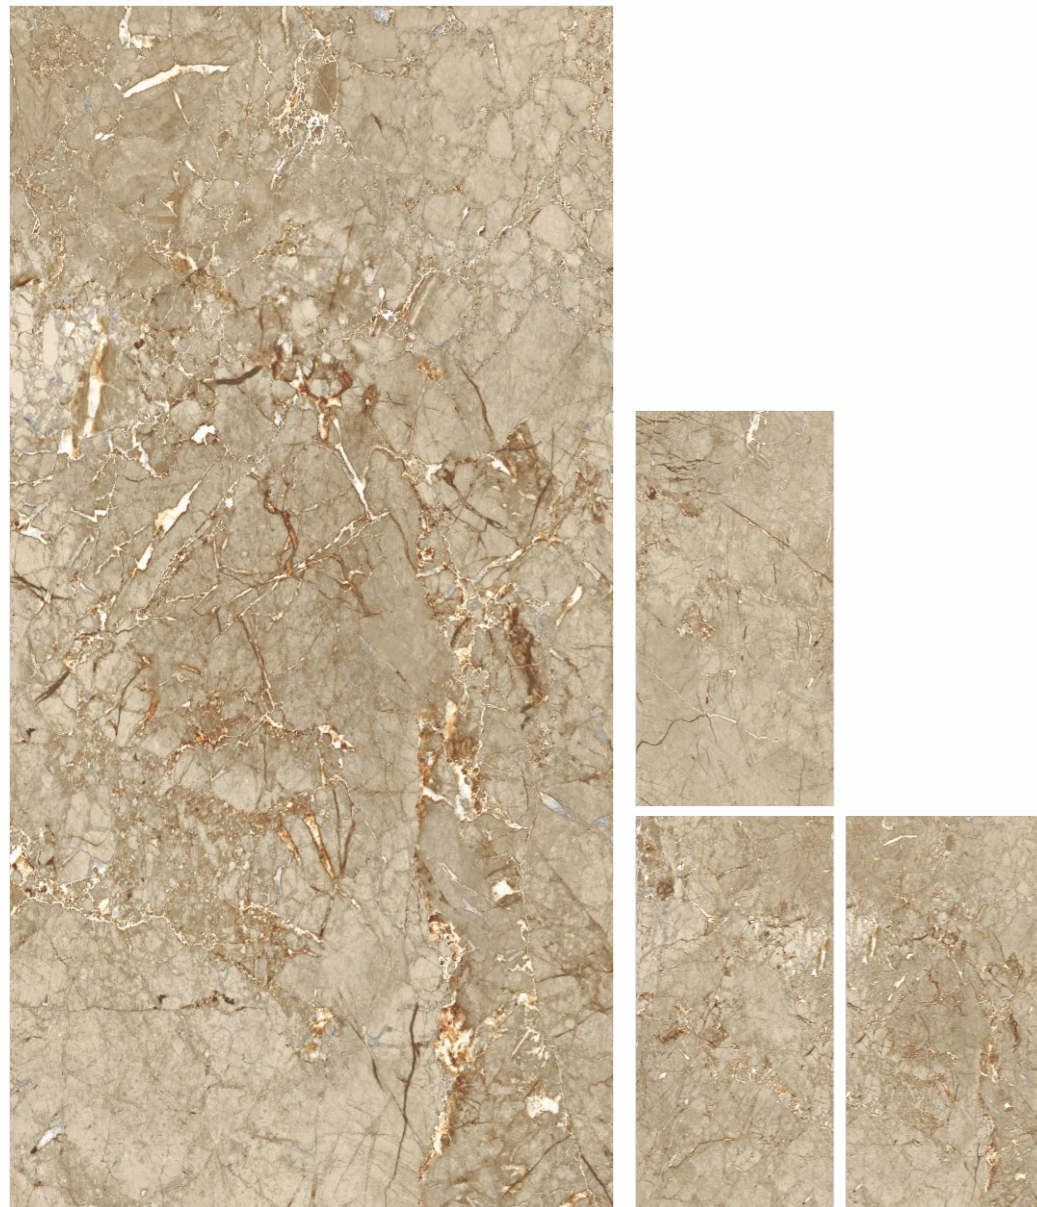

Xander Beige

Size
600X1200mm

Random
03 randoms