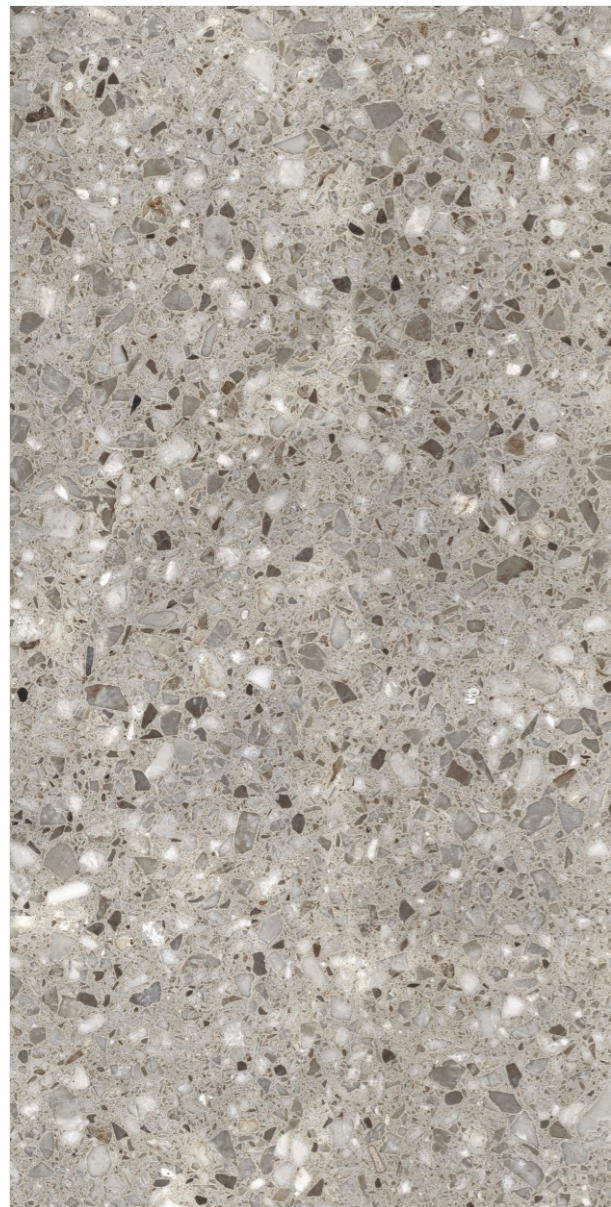

Random
04 randoms

Applications

Clutter Grey

Size
600X1200mm

Random
04 randoms

Clutter Natural

Size
600X1200mm

Random
04 randoms