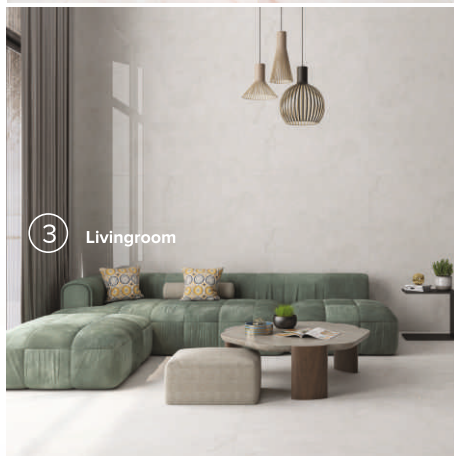

APPLICATION

coverTek™
inspiring surfaces

FEATURES

Add a touch of unexpected detail to your decor with these elegant tiles. Covertek Ceramic featuring a popular and versatile choice for every space. Here are a few of the main features that make our tiles a practical yet stylish option.

Frost resistant

Colors do not fade over time

Resistant to sudden temperature changes

Resistant to acid, chemicals, salt, etc.

Special matching pieces

Impervious

Antislip Rutschfest

Quick and easy to install

Easy to remove

Reusable

Readily serviceable

Installation with adhesive possible

Highly resistant to loads

Wide range of finishes

Allows water drainage

Resistant to damage from mould and moss Schimmel und moose