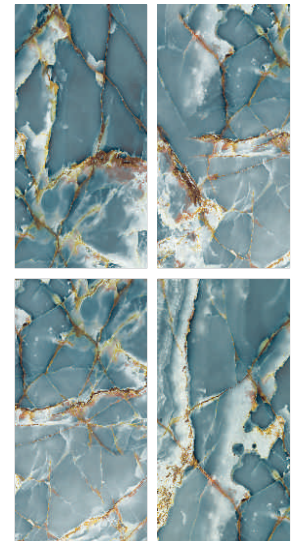

**Highgloss surface**

< LEOPARD  
GREEN

**60X120CM**  
9MM

**LEOPARD GREEN**

600x1200mm

ONYX  
AQUA

[covertekceramica.com](http://covertekceramica.com)

INDOOR WALLS  
INDOOR FLOORS  
EXTERIOR WALL & FACADES  
INTERIOR WALLS

**Highgloss** surface

< ONYX  
AQUA

**60X120CM**  
9MM

[covertekceramica.com](http://covertekceramica.com)

INDOOR WALLS  
INDOOR FLOORS  
EXTERIOR WALL & FACADES  
INTERIOR WALLS

**Highgloss surface**

< ONYX  
COFFEE