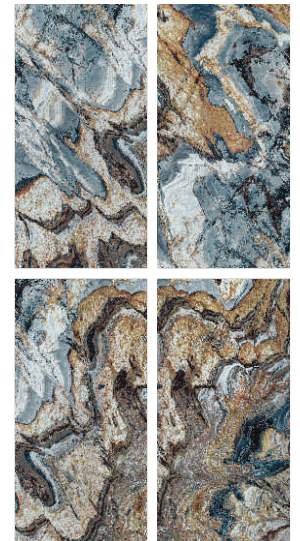

< ARICO MULTI

60X120CM
9MM