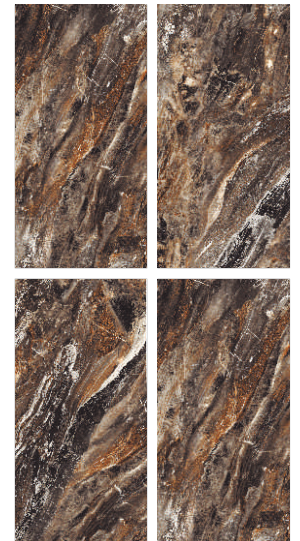

# F O S S I L C O A L

[covertekceramica.com](http://covertekceramica.com)

INDOOR WALLS  
INDOOR FLOORS  
EXTERIOR WALL & FACADES  
INTERIOR WALLS

**Highgloss** surface

< FOSSIL  
COAL

**60X120CM**  
9MM

covertetekceramica.com