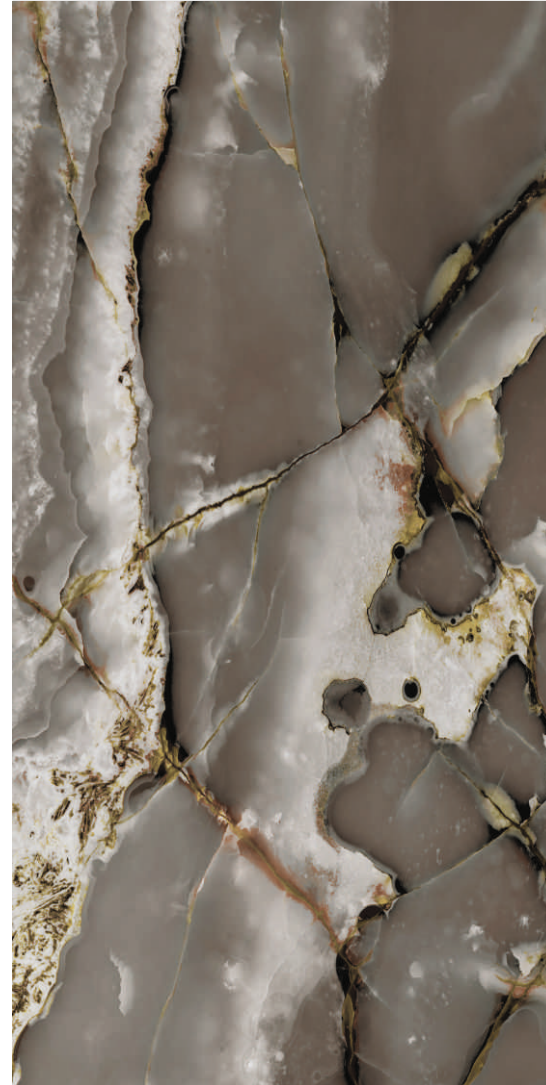

**Highgloss** surface

< ONYX  
AQUA

**60X120CM**  
9MM

[covertekceramica.com](http://covertekceramica.com)

INDOOR WALLS  
INDOOR FLOORS  
EXTERIOR WALL & FACADES  
INTERIOR WALLS

**Highgloss surface**

< ONYX  
COFFEE