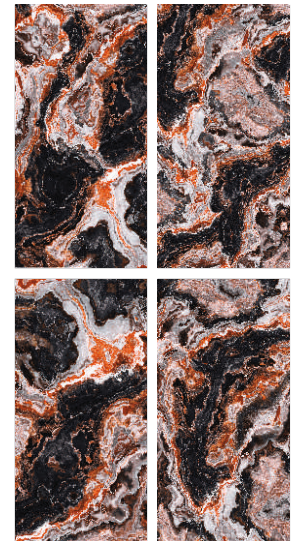

INDOOR WALLS  
INDOOR FLOORS  
EXTERIOR WALL & FACADES  
INTERIOR WALLS

**Highgloss surface**

**LEOPARD  
BLACK**

< LEOPARD  
BLACK

**60X120CM  
9MM**

**LEOPARD BLACK**

600x1200mm

[covertekceramica.com](http://covertekceramica.com)