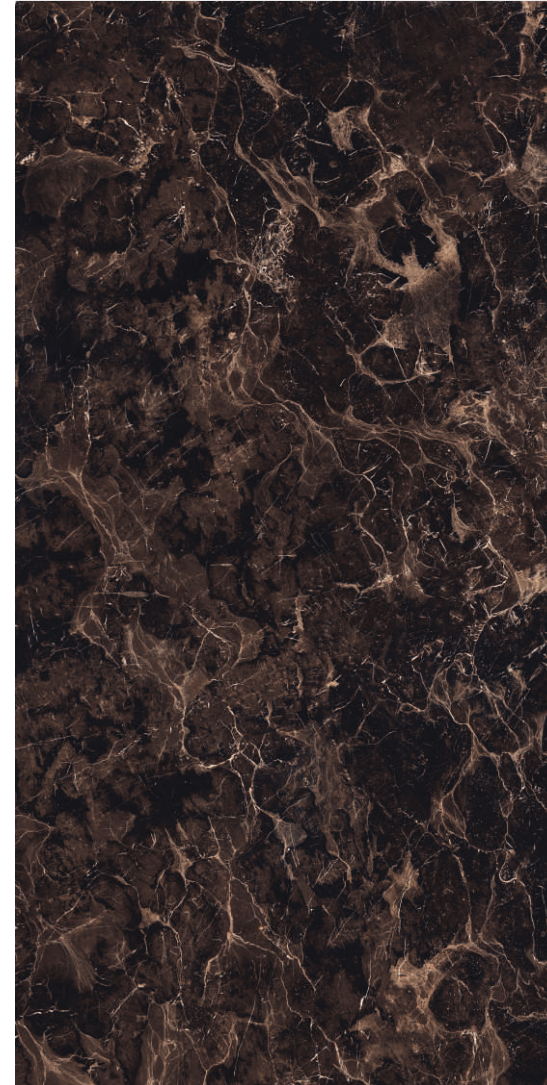

covertekceramica.com

INDOOR WALLS
INDOOR FLOORS
EXTERIOR WALL & FACADES
INTERIOR WALLS

Highgloss surface

TUCSON
COFFEE