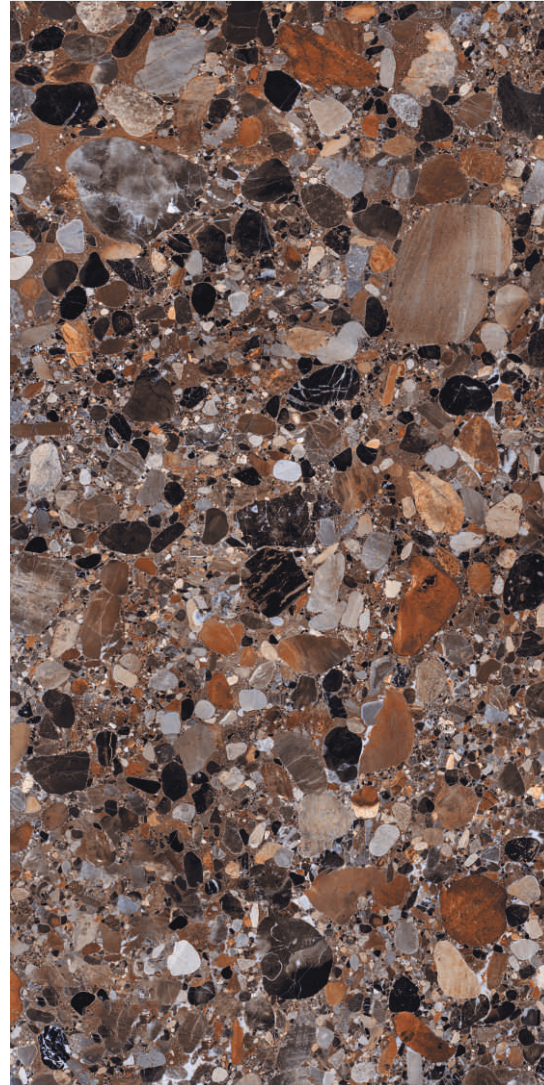

< GRAINY
STONE

**60X120CM
9MM**