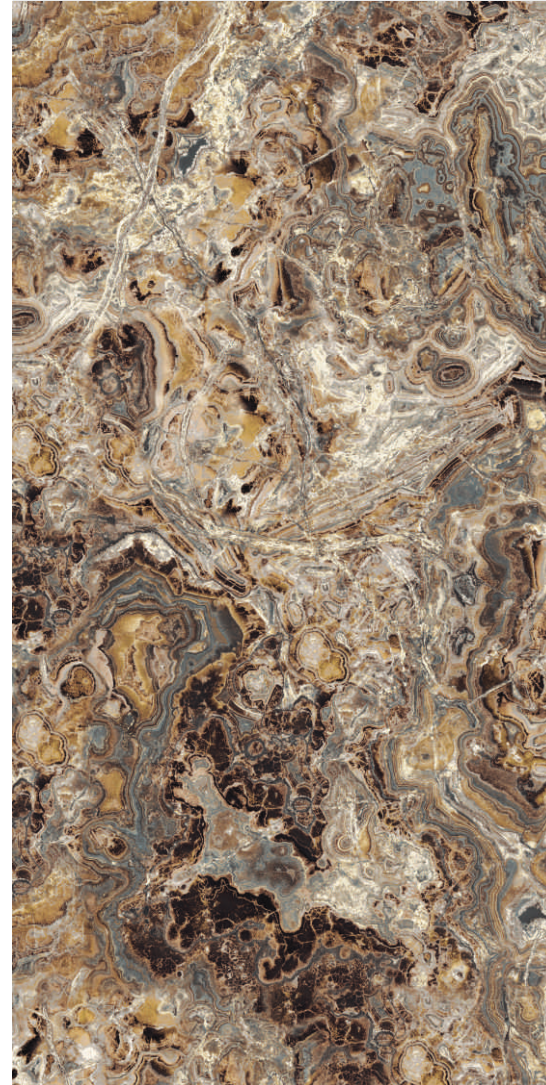

# FLORIAN AQUA

< FLORIAN  
AQUA

**60X120CM**  
9MM

**FLORIAN AQUA**

600x1200mm

# FLORIAN NERO

[covertekceramica.com](http://covertekceramica.com)

INDOOR WALLS  
INDOOR FLOORS  
EXTERIOR WALL & FACADES  
INTERIOR WALLS

**Highgloss surface**

< FLORIAN  
NERO

**60X120CM  
9MM**