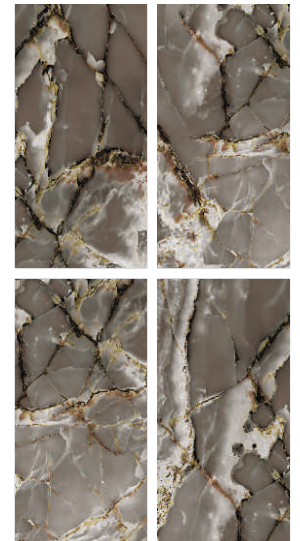

**Highgloss** surface

< ONYX  
AQUA

**60X120CM**  
9MM

[covertekceramica.com](http://covertekceramica.com)

INDOOR WALLS  
INDOOR FLOORS  
EXTERIOR WALL & FACADES  
INTERIOR WALLS

**Highgloss surface**

< ONYX  
COFFEE

**60X120CM**  
9MM

ONYX COFFEE

600x1200mm

covertkceramica.com

INDOOR WALLS  
INDOOR FLOORS  
EXTERIOR WALL & FACADES  
INTERIOR WALLS