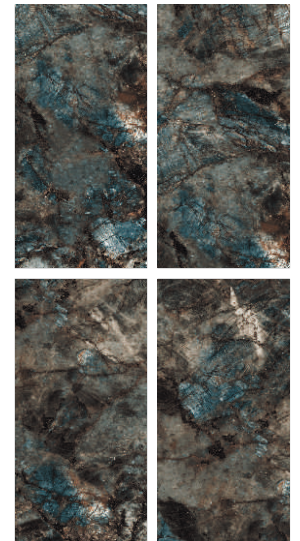

INDOOR WALLS  
INDOOR FLOORS  
EXTERIOR WALL & FACADES  
INTERIOR WALLS

**Highgloss** surface

**TRIXXON  
FERN**

< TRIXXON  
FERN

**60X120CM**  
9MM

**TRIXXON FERN**

600x1200mm

covertekceramica.com