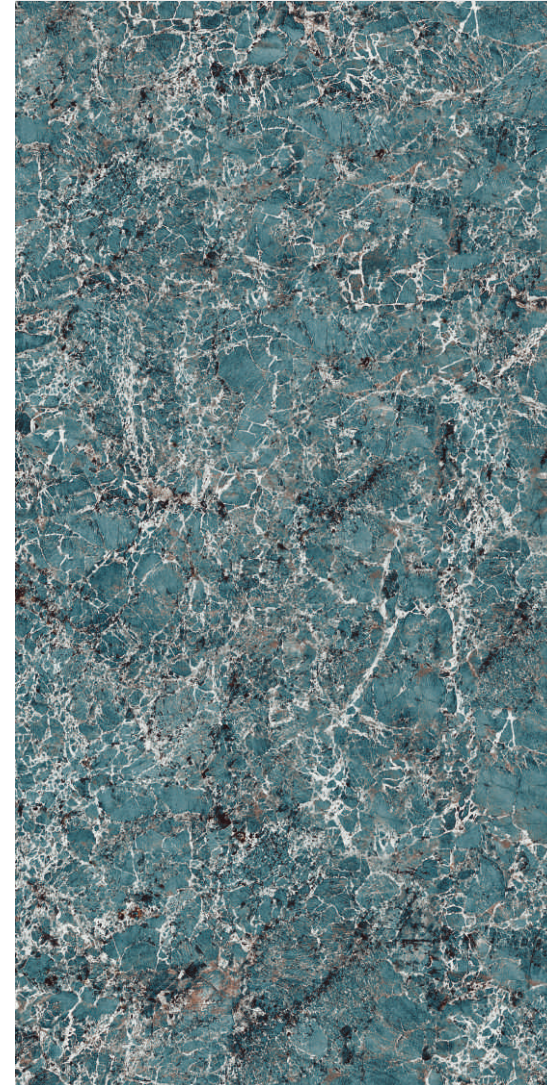

covertekceramica.com

INDOOR WALLS
INDOOR FLOORS
EXTERIOR WALL & FACADES
INTERIOR WALLS

BOLIVIA JADE

Highgloss surface