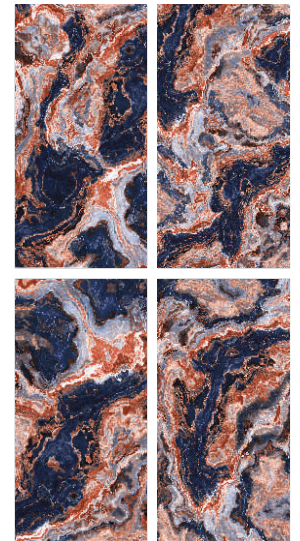

INDOOR WALLS  
INDOOR FLOORS  
EXTERIOR WALL & FACADES  
INTERIOR WALLS

**Highgloss surface**

LEOPARD  
BLUE

< LEOPARD  
BLUE

**60X120CM**  
9MM

[covertekceramica.com](http://covertekceramica.com)

INDOOR WALLS  
INDOOR FLOORS  
EXTERIOR WALL & FACADES  
INTERIOR WALLS