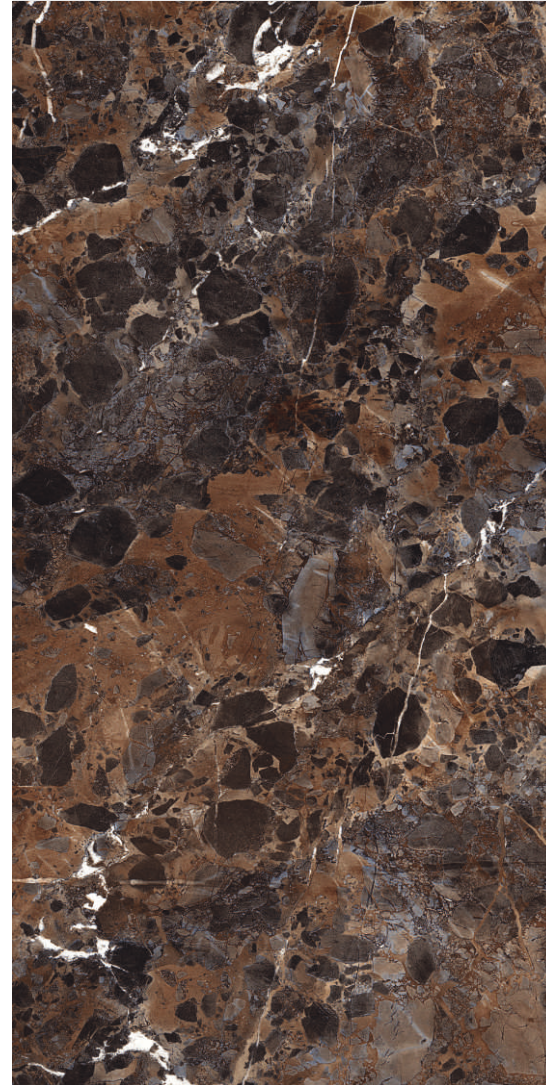

covertekceramica.com

INDOOR WALLS
INDOOR FLOORS
EXTERIOR WALL & FACADES
INTERIOR WALLS

Highgloss surface

**IRISH
BLACK**

< IRISH
BLACK

**60X120CM
9MM**