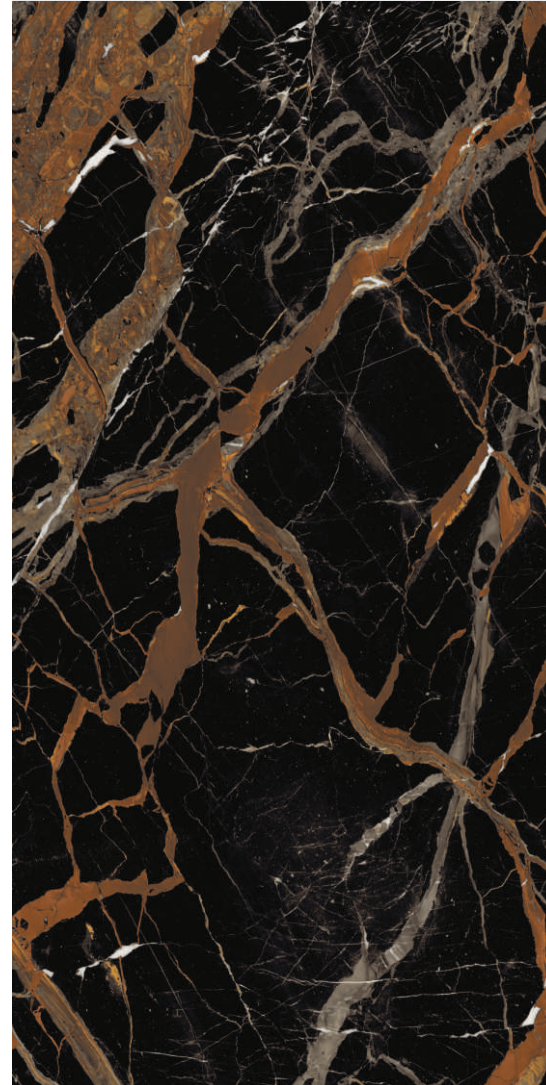

covertekceramica.com

INDOOR WALLS
INDOOR FLOORS
EXTERIOR WALL & FACADES
INTERIOR WALLS

BELLATRIX NERO

Highgloss surface