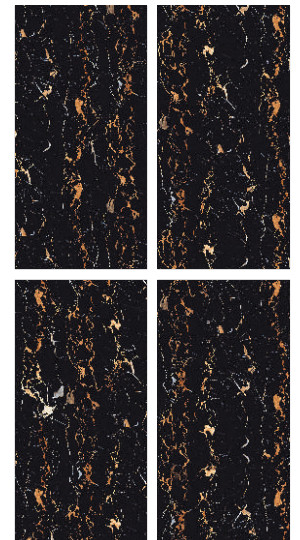

# GOLDEN PORTORO

[covertekceramica.com](http://covertekceramica.com)

INDOOR WALLS  
INDOOR FLOORS  
EXTERIOR WALL & FACADES  
INTERIOR WALLS

**Highgloss surface**

< GOLDEN  
PORTORO

**60X120CM**  
9MM

**GOLDEN PORTORO**