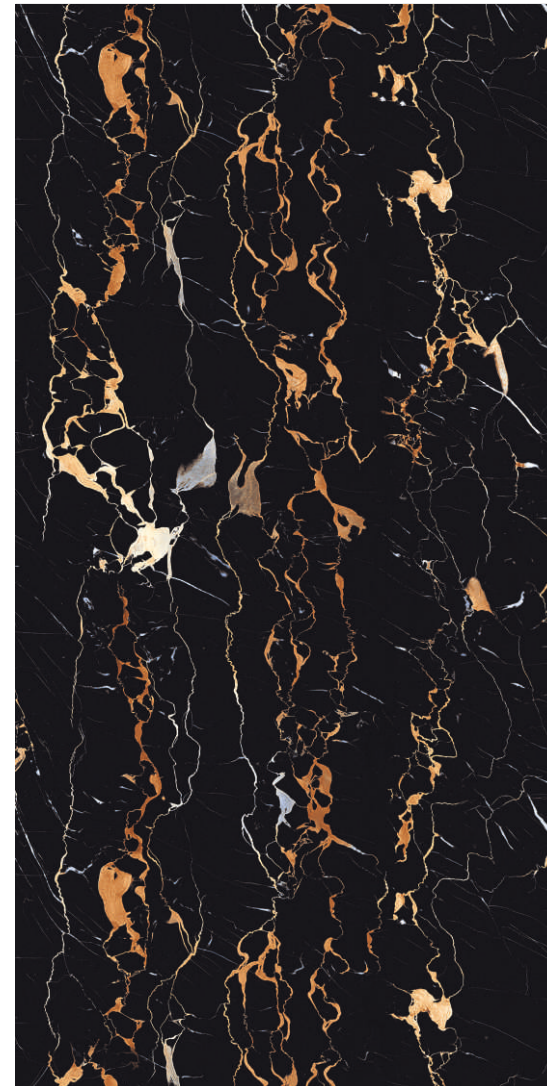

GOLDEN PORTORO

covertekceramica.com

INDOOR WALLS
INDOOR FLOORS
EXTERIOR WALL & FACADES
INTERIOR WALLS

Highgloss surface

< GOLDEN
PORTORO

60X120CM
9MM