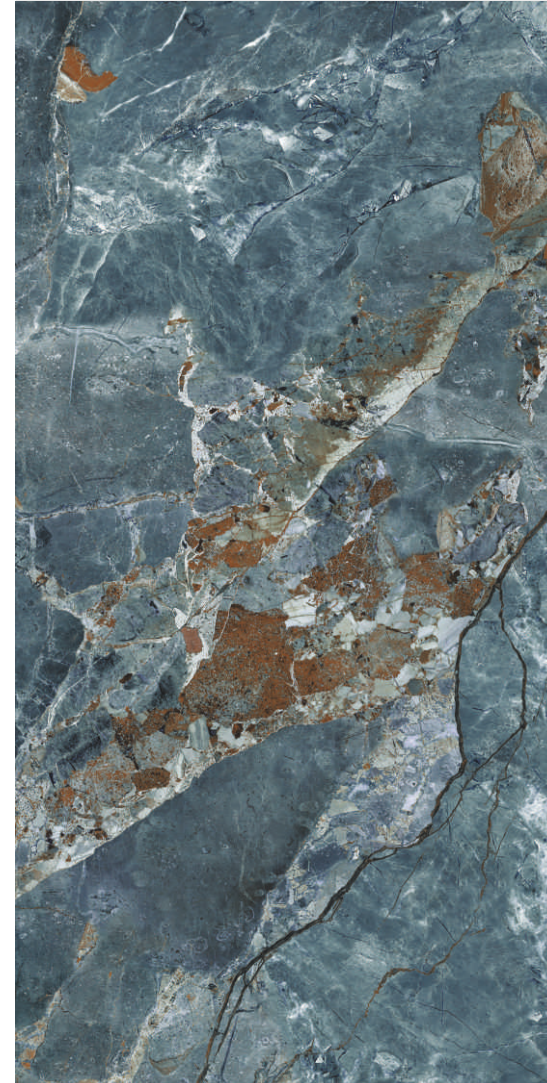

**S W E L L
A Q U A**

covertekceramica.com

INDOOR WALLS
INDOOR FLOORS
EXTERIOR WALL & FACADES
INTERIOR WALLS

Highgloss surface

< SWELL
AQUA

60X120CM
9MM