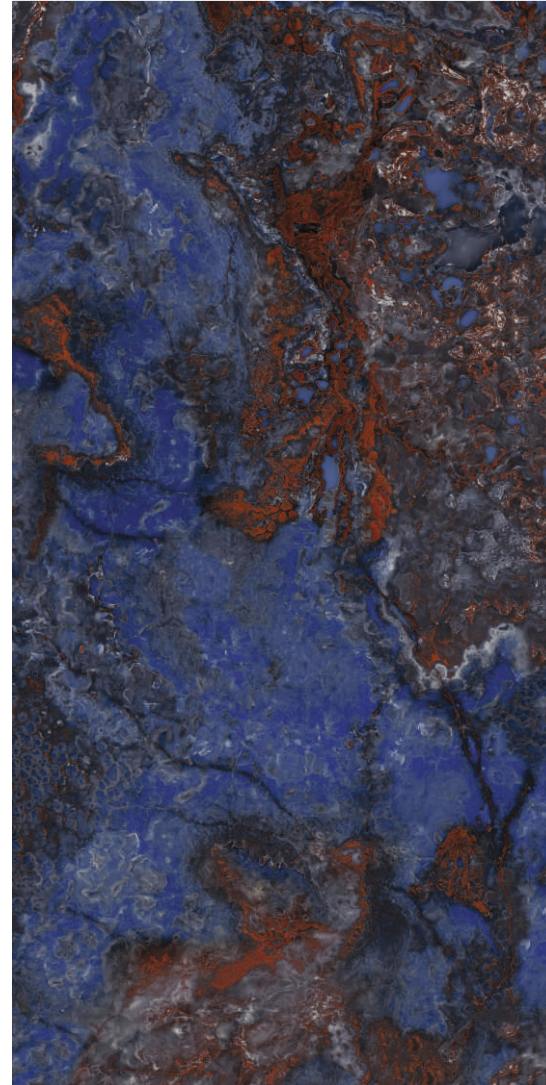

# STONELLA AZUL

**Highgloss** surface

< STONELLA  
AZUL

**60X120CM**  
9MM

**STONELLA AZUL**

600x1200mm

**S W E L L  
A Q U A**

covertekceramica.com