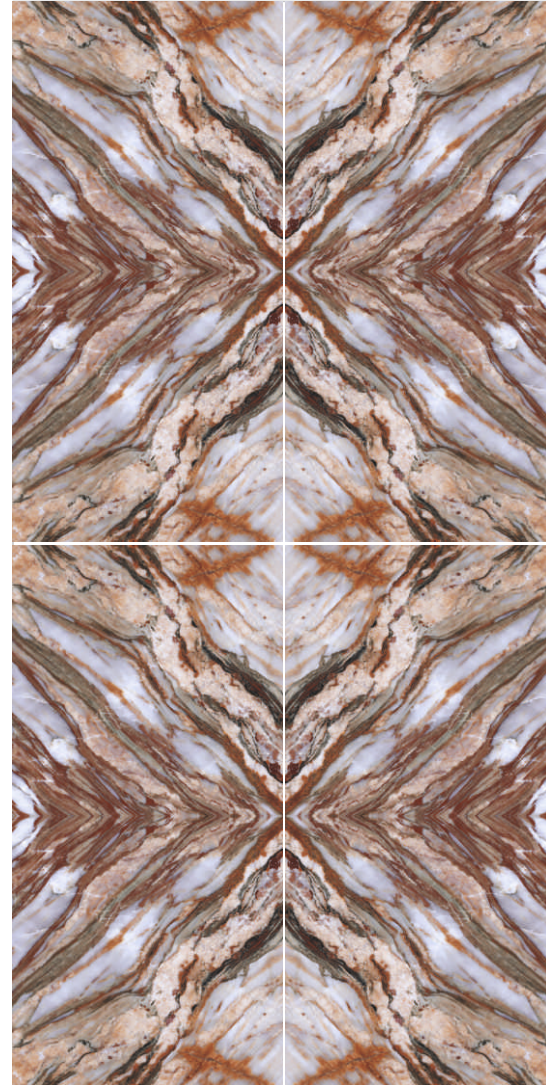

< RAINBOW
ROCK

60X120CM
9MM

RAINBOW ROCK

600x1200mm

covertekceramica.com

INDOOR WALLS
INDOOR FLOORS
EXTERIOR WALL & FACADES
INTERIOR WALLS

Glossy surface

< ROSSO
FIRE