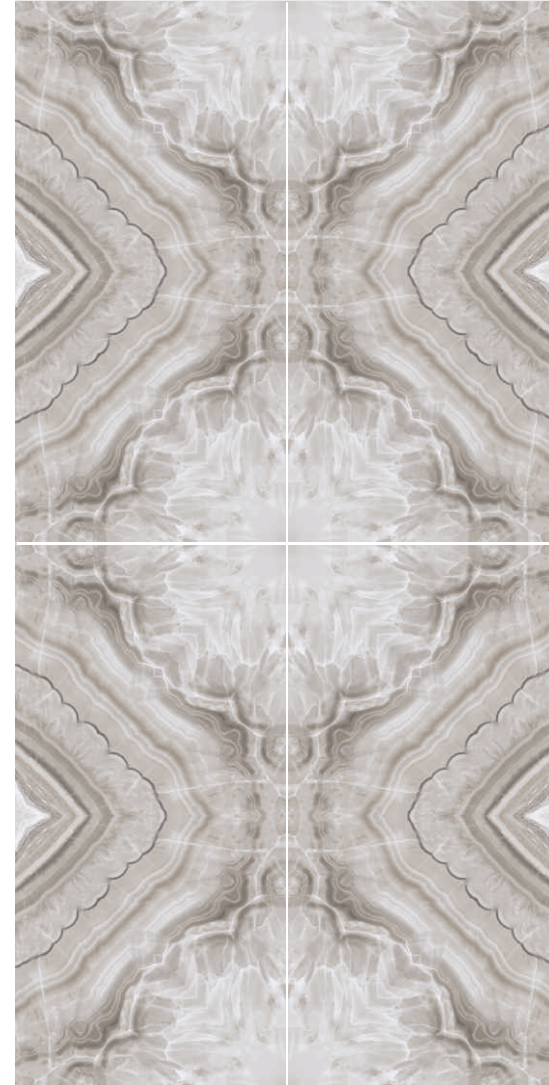

covertekceramica.com

INDOOR WALLS
INDOOR FLOORS
EXTERIOR WALL & FACADES
INTERIOR WALLS

Glossy surface

M O S K O V S K Y
G R E Y

< MOSKOVSKY
GREY

60X120CM
9MM