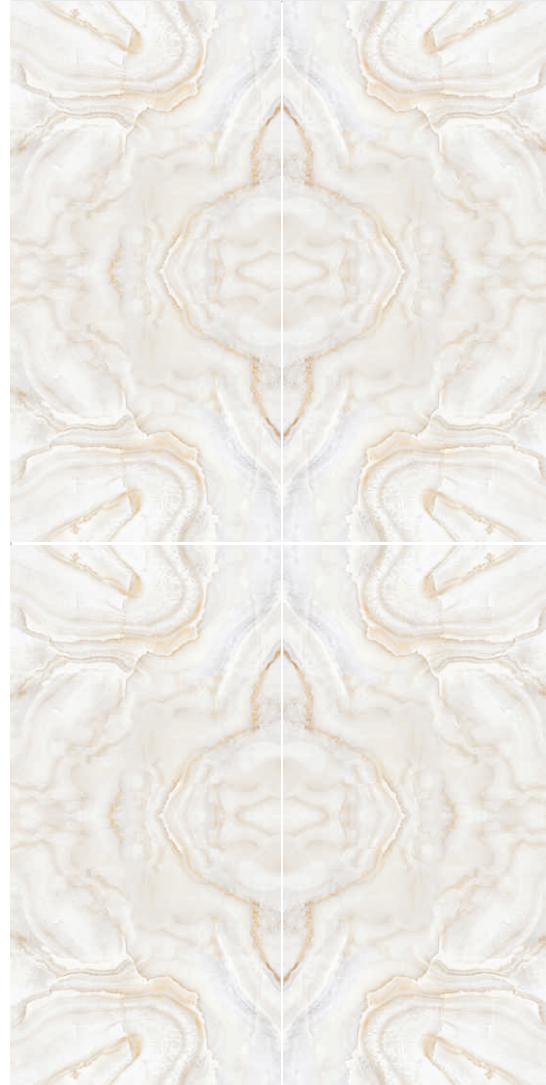

INDOOR WALLS
INDOOR FLOORS
EXTERIOR WALL & FACADES
INTERIOR WALLS

Glossy surface

< ONYX
GEM

60X120CM
9MM

RAINBOW ROCK

covertekceramica.com

INDOOR WALLS
INDOOR FLOORS
EXTERIOR WALL & FACADES
INTERIOR WALLS

Glossy surface