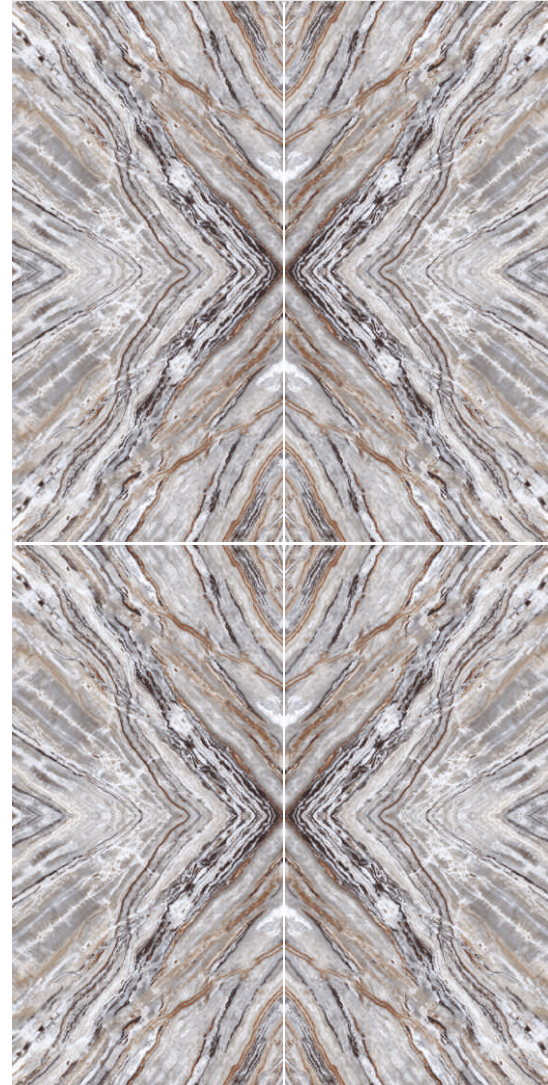

covertekceramica.com

INDOOR WALLS
INDOOR FLOORS
EXTERIOR WALL & FACADES
INTERIOR WALLS

Glossy surface

EMPERADOR

< EMPERADOR

60X120CM
9MM