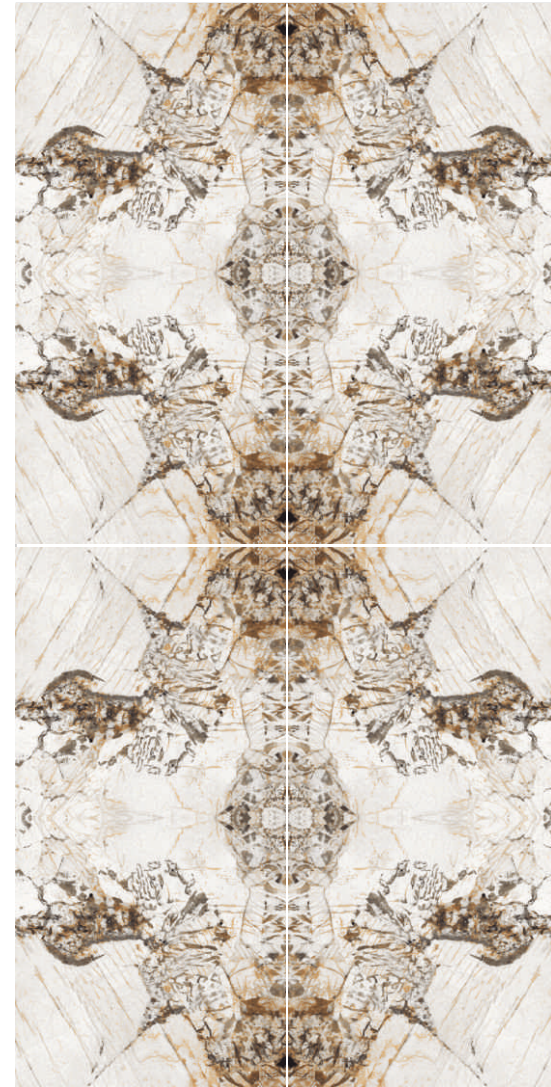

< **BLLIZARD
SMOKE**

**60X120CM
9MM**