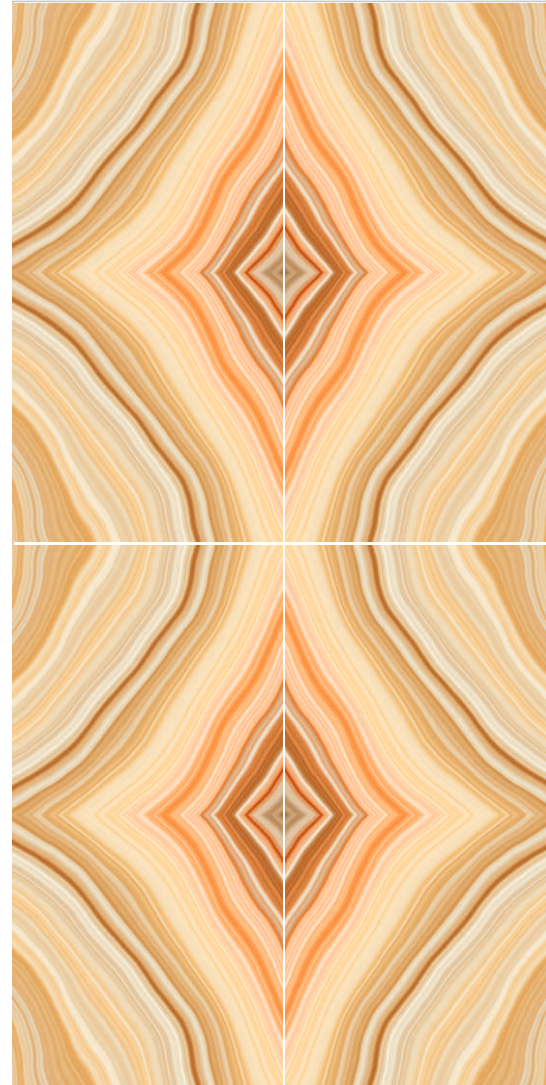

BRING THE EARTH INTO THE SPACES

**HORIZON OF
TOMORROW**

covertekceramica.com

INDOOR WALLS
INDOOR FLOORS
EXTERIOR WALL & FACADES
INTERIOR WALLS

Glossy surface

AMAZING
LINE

< AMAZING
LINE

60X120CM
9MM