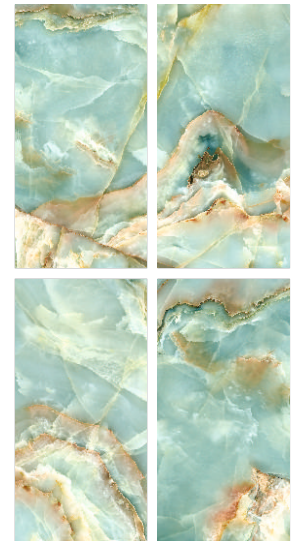

600x1200mm

covertekceramica.com

INDOOR WALLS
INDOOR FLOORS
EXTERIOR WALL & FACADES
INTERIOR WALLS

Glossy surface

**ONYX
PARADISO
GREEN**

< ONYX
PARADISO GREEN

60X120CM
9MM

ONYX PARADISO GREEN