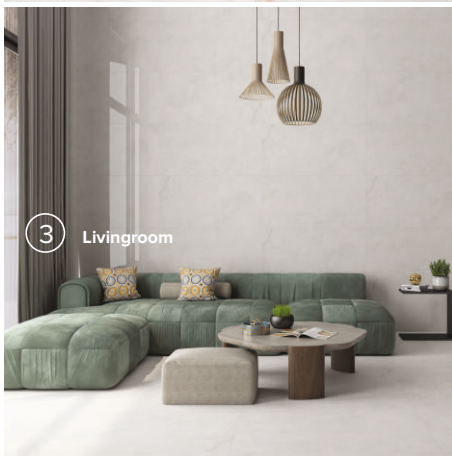

APPLICATION

coverTek™
inspiring surfaces

FEATURES

Add a touch of unexpected detail to your decor with these elegant tiles. Covertek Ceramic featuring a popular and versatile choice for every space. Here are a few of the main features that make our tiles a practical yet stylish option.

Frost resistant

Colors do not fade over time

Resistant to sudden temperature changes

Resistant to acid, chemicals, salt, etc.

Special matching pieces

Impervious

Antislip
Rutschfest

Quick and easy to install

Easy to remove

Reusable

Readily serviceable

Installation with adhesive possible

Highly resistant to loads

Wide range of finishes

Allows water drainage

Resistant to damage from mould and moss
Schimmel und moose