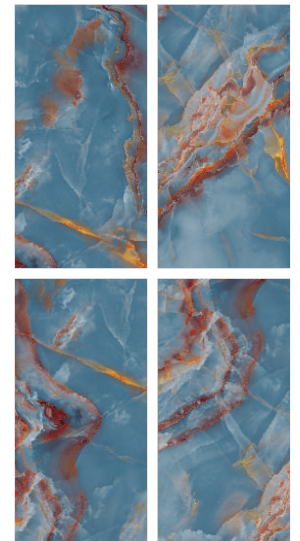

600x1200mm

covertekceramica.com

INDOOR WALLS
INDOOR FLOORS
EXTERIOR WALL & FACADES
INTERIOR WALLS

Glossy surface

ONYX
PARADISO
BLUE

< ONYX
PARADISO BLUE

60X120CM
9MM

ONYX PARADISO BLUE