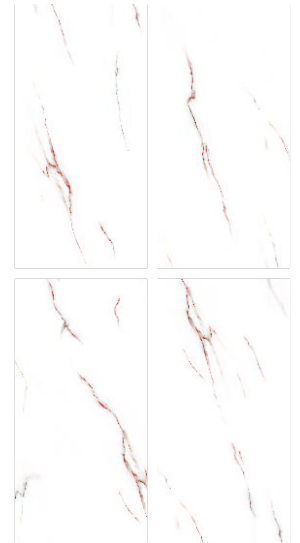

600x1200mm

covertekceramica.com

INDOOR WALLS
INDOOR FLOORS
EXTERIOR WALL & FACADES
INTERIOR WALLS

Glossy surface

SATUARIO MAGMA

< SATUARIO
MAGMA

60X120CM
9MM

SATUARIO MAGMA