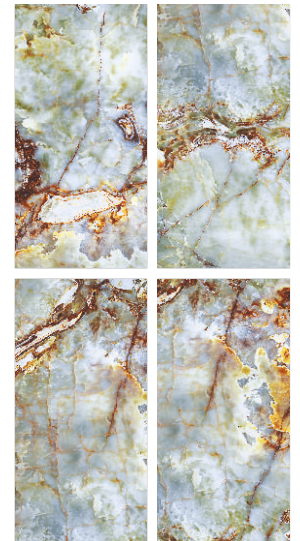

FANTASY GREEN

600x1200mm

HANEY
ONYX BROWN

covertekceramica.com

INDOOR WALLS
INDOOR FLOORS
EXTERIOR WALL & FACADES
INTERIOR WALLS

Glossy surface

< HANEY
ONYX BROWN

60X120CM
9MM